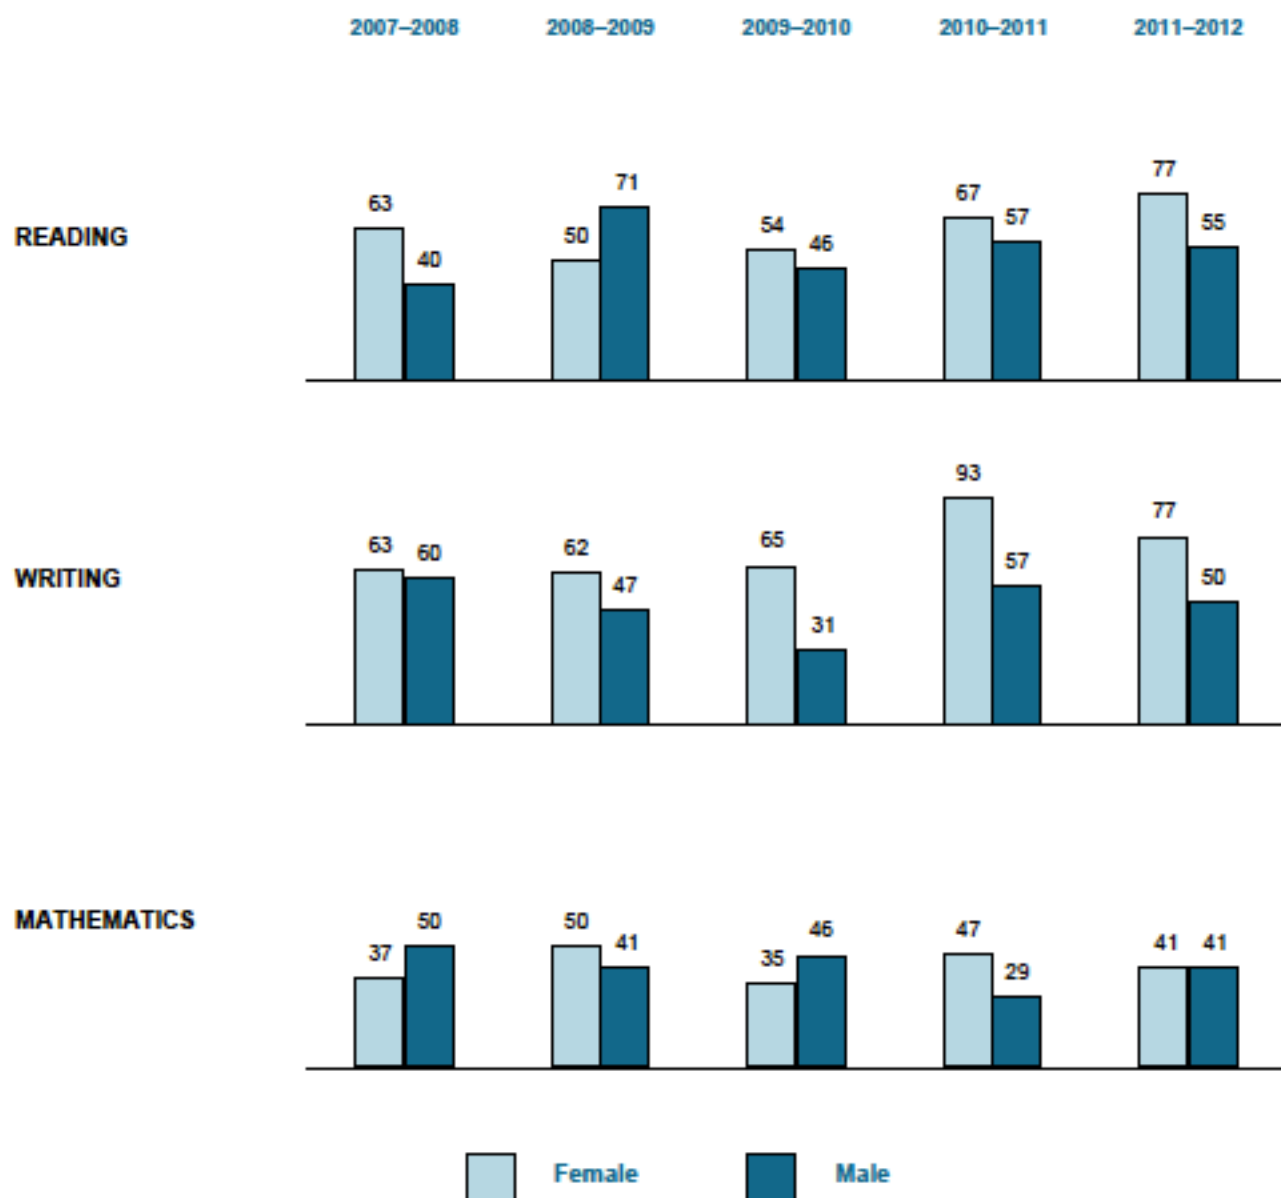

RESULTS FOR ALL STUDENTS OVER TIME BY GENDER†

Percentage of Students At or Above the Provincial Standard (Levels 3 and 4): Grade 6

Total Number of Grade 6 Students†

	2007-2008		2008-2009		2009-2010		2010-2011		2011-2012	
	Female	Male	Female	Male	Female	Male	Female	Male	Female	Male
School	30	30	32	17	26	26	15	21	22	22