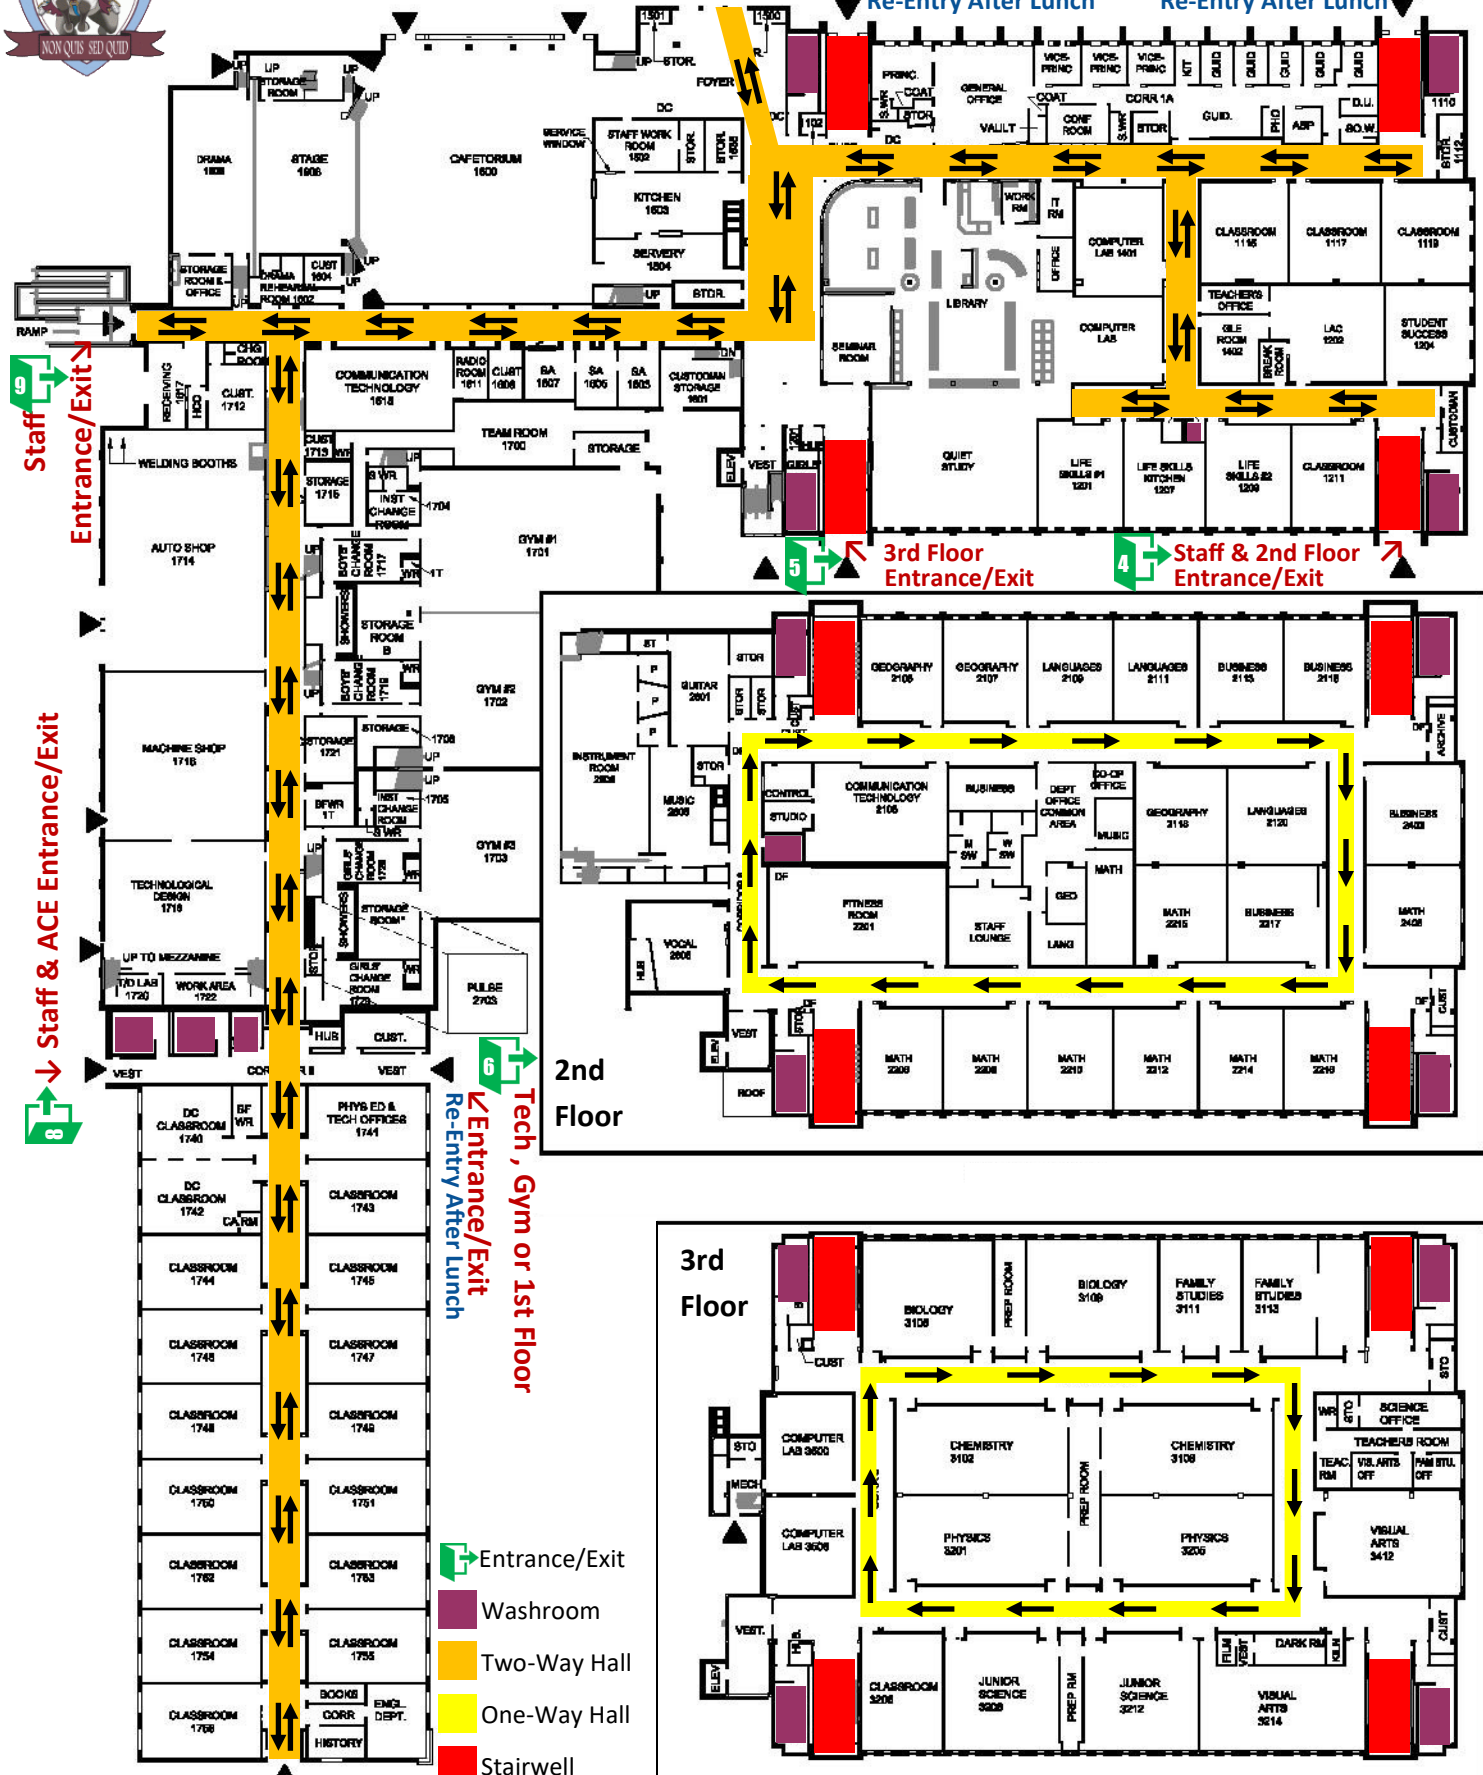

1st Floor, Visitor, & Lates

1 Entrance/Exit ↘

2 2nd Floor

↙ Entrance/Exit  
Re-Entry After Lunch

3 3rd Floor

↘ Entrance/Exit  
Re-Entry After Lunch

9 Staff Entrance/Exit ↘

8 Staff & ACE Entrance/Exit ↘

7 1st Floor ↗ Entrance/Exit

6 Tech, Gym or 1st Floor  
↙ Entrance/Exit  
Re-Entry After Lunch

5 3rd Floor Entrance/Exit ↗

4 Staff & 2nd Floor Entrance/Exit ↗

- Entrance/Exit
- Washroom
- Two-Way Hall
- One-Way Hall
- Stairwell

↑ only to enter  
↓ only to exit