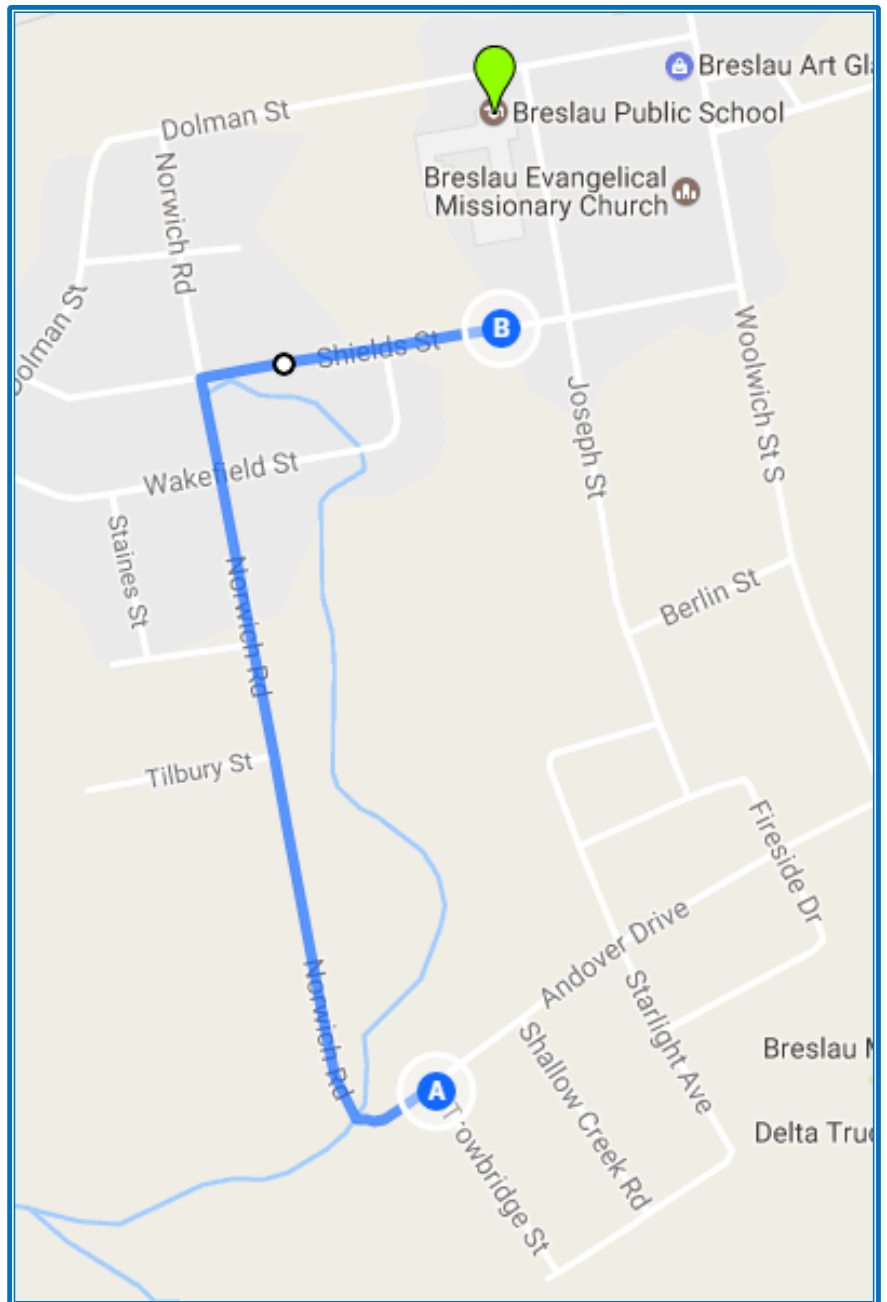

Show Police and Bylaw Officers what it's like to walk to school!

A Walk in their Sneakers

May 10, 2017

Check the route here and meet an officer and your student leaders at the start point or be ready at gathering points along the way so you can join the group as it grows!

The officer will learn about your walk to school and you may learn a few traffic safety tips along the way.

Route start time:

8:05 am
May 10

Brought to you by...