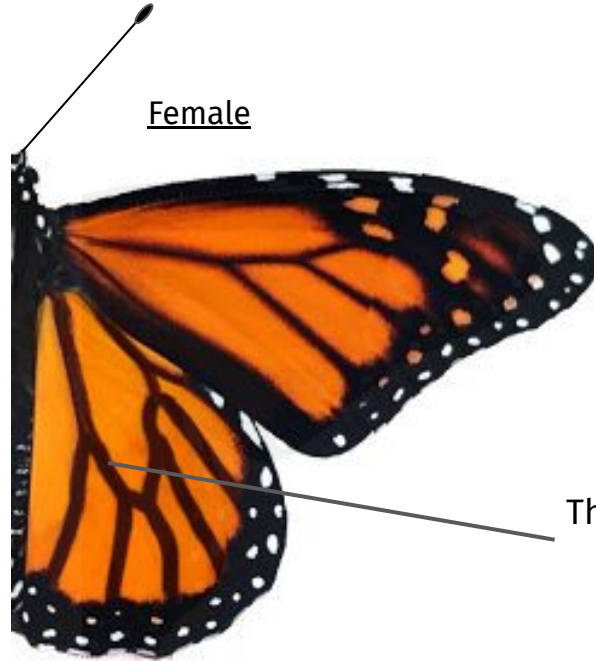

MONARCH MADNESS

Painted Lady
Smaller size, less orange,
more spotting

Monarch

Sizing is relative to the Monarch

Red Admiral
Smaller size, orange
stripe across wings

Northern Crescent
Much smaller

Viceroy
Black crescent on hindwings

MONARCH MADNESS

Monarchs see with their eyes, smell with their antenna and taste with their feet!

Females can lay 250 to 1000 eggs!

Only males have this black dot. These are glands that release pheromones for attracting females.

Male

Female

Poisonous!
Cardiac Glycosides ingested as larva from the Milkweed make Monarchs poisonous to eat.

These black veins are thicker in females.

10 Centimeter wingspan

Weigh 0.25 to 0.75 Grams