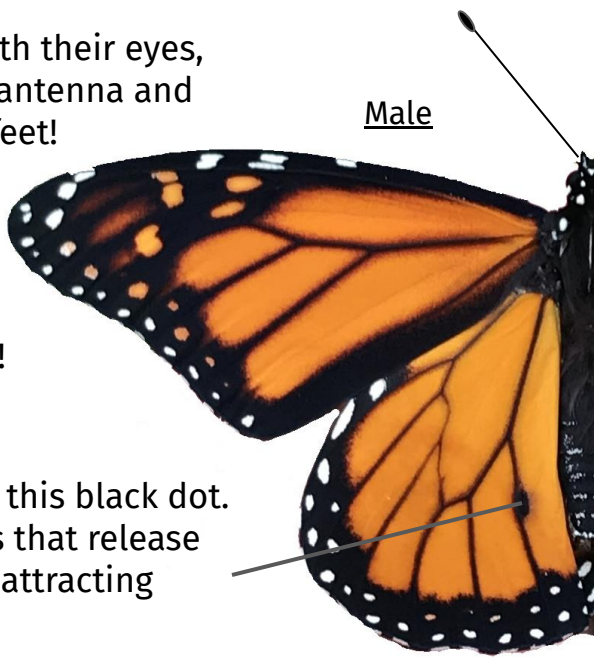

MONARCH MADNESS

Painted Lady
Smaller size, less orange,
more spotting

Monarch

Sizing is relative to the Monarch

Red Admiral
Smaller size, orange
stripe across wings

Northern Crescent
Much smaller

Viceroy
Black crescent on hindwings

MONARCH MADNESS

Monarchs see with their eyes, smell with their antenna and taste with their feet!

Females can lay 250 to 1000 eggs!

Only males have this black dot. These are glands that release pheromones for attracting females.

Male

Female

Poisonous!
Cardiac Glycosides ingested as larva from the Milkweed make Monarchs poisonous to eat.

These black veins are thicker in females.

10 Centimeter wingspan

Weigh 0.25 to 0.75 Grams