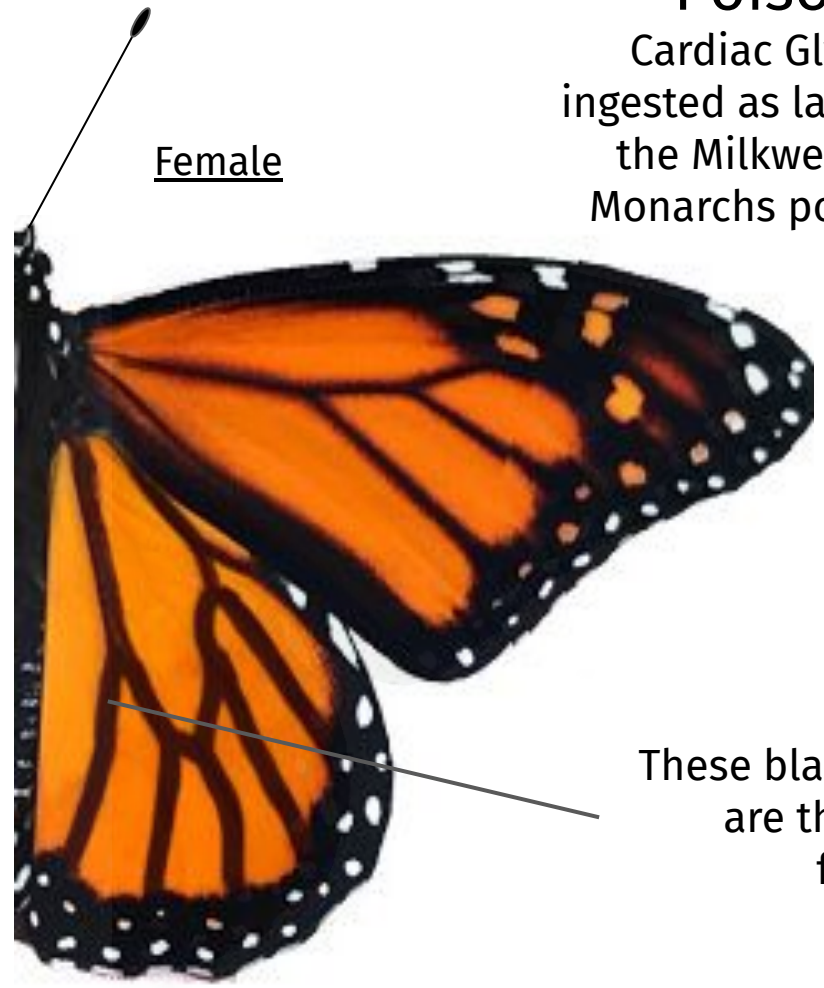

MONARCH MADNESS

Monarch Facts

Monarchs see with their eyes, smell with their antenna and taste with their feet!

Poisonous!
Cardiac Glycosides ingested as larva from the Milkweed make Monarchs poisonous to eat.

Female

Females can lay 250 to 1000 eggs!

Only males have this black dot. These are glands that release pheromones for attracting females.

These black veins are thicker in females.

10 Centimeter wingspan

Weigh 0.25 to 0.75 Grams