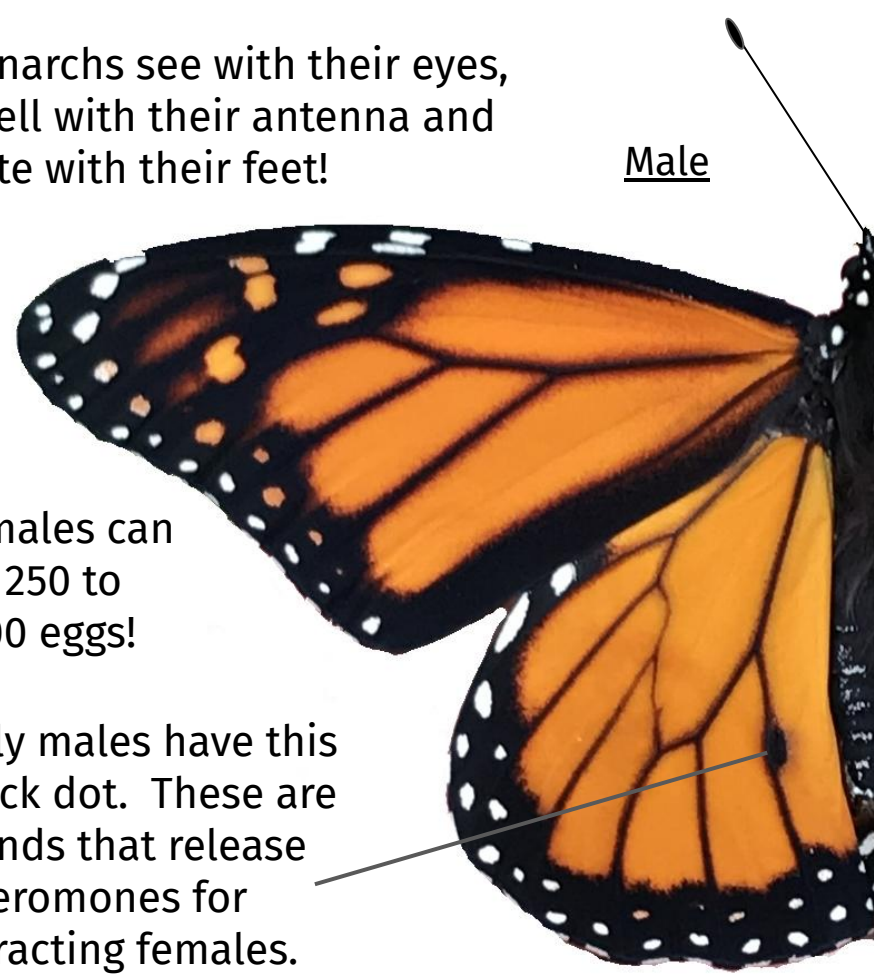

MONARCH MADNESS

Monarch Facts

Monarchs see with their eyes, smell with their antenna and taste with their feet!

Poisonous!
Cardiac Glycosides ingested as larva from the Milkweed make Monarchs poisonous to eat.

Male

Females can lay 250 to 1000 eggs!

Only males have this black dot. These are glands that release pheromones for attracting females.

These black veins are thicker in females.

10 Centimeter wingspan

Weigh 0.25 to 0.75 Grams