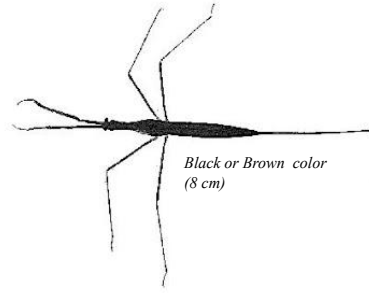

Black or white color (2 - 3cm)

Spiral pond snail

White color (1 - 3mm)

Pill clam

Insecta

Red color (1cm)

Bloodworm

Black color (1cm)

Midge larva

Black color (1cm)

Mosquito larva

Cream color (1cm)

Crane Fly
Larva

Clear (1cm)

Phantom Midge
larva

Brown color (1cm)

Water boatman

Black color (1-2 mm)

Pygmy backswimmer

Black color (1.5 cm)

Water strider

Black or Brown color
(8 cm)

Water scorpion

Black side (1.5 cm)

Backswimmer

White side (1.5 cm)

Green or Brown color
(1 - 4 cm)

Darner Dragonfly nymph

Brown color
(1 - 3.5 cm)

Gomphus Dragonfly nymph

Brown color
(3 - 4 cm)

Hellgrammite