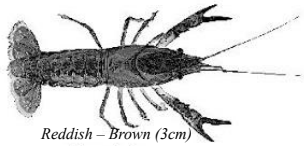

POND LIVE!

- 1) Follow along as OEE staff catch creatures from Heidelberg Pond.
- 2) Circle any animals you see.
- 3) Check your list against ours at the end of the broadcast!

Annelida

Black to Green color
(1 - 30 cm)

Leech

White color (<2cm)

Aquatic worm

Arachnida

Black/Blue color (3cm)

Fisher spider

Red color (<1mm)

Water mite

Crustacea

Reddish - Brown (3cm)

Crayfish

Green color (1 cm)

Scud

Molluska

Black or white (2 - 3cm)

Orb snail

Black or white color (2 - 3cm)

Spiral pond snail

White color (1 - 3mm)

Pill clam

Insecta

Red color (1cm)

Bloodworm

Black color (1cm)