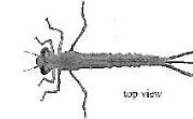

Backswimmer

White side (1.5 cm)

Green or Brown color
(1 - 4 cm)

Darner Dragonfly nymph

Brown color
(1 - 3.5 cm)

Gomphus Dragonfly nymph

Brown color
(3 - 4 cm)

Hellgrammite

Brown color
(10 cm)

Giant water bug

Green color
(5 mm)

Crawling
Water bug

Brown color
(3 cm)

Lesser water bug

Brown to
Green color
(1 - 4 cm)

Caddisfly larva

Green to
Brown color
(1 - 3 cm)

Skimmer dragonfly nymph

Green to
Brown color
(3 cm)

Damselfly nymph

Brown color
(5 mm)

Mayfly nymph

Brown color (2 mm)

Crawling diving beetle

Black with white dots (5 mm)

Spotted diving beetle

Black with red underside (1 cm)

Predaceous diving beetle

Brown color
(1 - 5 cm)

Tiger of the Pond

Black color
(1 cm)

Water scavenger beetle