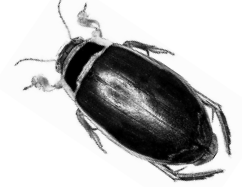

Green to
Brown color
(1 - 3 cm)

Skimmer dragonfly nymph

Green to
Brown color
(3 cm)

Damselfly nymph

Brown color
(5 mm)

Mayfly nymph

Brown color (2 mm)

Crawling diving beetle

Black with white dots (5 mm)

Spotted diving beetle

Black with red underside (1 cm)

Predaceous diving beetle

Brown color
(1 - 5 cm)

Tiger of the Pond

Black color
(1 cm)

Water scavenger beetle

Black color
(2 cm)

Whirligig beetle

Brown with white bar
(1- 6 cm)

Great water beetle

Vertebrates:

Frog/Tadpole

Eastern Red-spotted Newt

Fish (minnow)