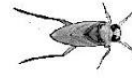

Black or white color (2 - 3cm)

Spiral pond snail

White color (1 - 3mm)

Pill clam

Insecta

Red color (1cm)

Bloodworm

Black color (1cm)

Midge larva

Black color (1cm)

Mosquito larva

Cream color (1cm)

Crane Fly
Larva

Clear (1cm)

Phantom Midge
larva

Brown color (1cm)

Water boatman

Black color (1-2 mm)

Pygmy backswimmer

Black color (1.5 cm)

Water strider

Black or Brown color
(8 cm)

Water scorpion

Black side (1.5 cm)

Backswimmer

White side (1.5 cm)

Green or Brown color
(1 - 4 cm)

Darner Dragonfly nymph

Brown color
(1 - 3.5 cm)

Gomphus Dragonfly nymph

Brown color
(3 - 4 cm)

Hellgrammite