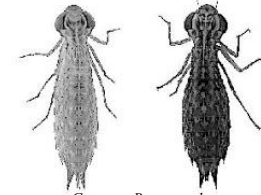

Black or white color (2 - 3cm)

Spiral pond snail

White color (1 - 3mm)

Pill clam

Insecta

Red color (1cm)

Bloodworm

Black color (1cm)

Midge larva

Black color (1cm)

Mosquito larva

Cream color (1cm)

Crane Fly
Larva

Clear (1cm)

Phantom Midge
larva

Brown color (1cm)

Water boatman

Black color (1-2 mm)

Pygmy backswimmer

Black color (1.5 cm)

Water strider

Black or Brown color
(8 cm)

Water scorpion

Black side (1.5 cm)

Backswimmer

White side (1.5 cm)

Green or Brown color
(1 - 4 cm)

Darner Dragonfly nymph

Brown color
(1 - 3.5 cm)

Gomphus Dragonfly nymph

Brown color
(3 - 4 cm)

Hellgrammite