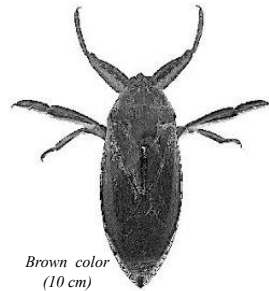

Midge larva

Black color (1cm)

Mosquito larva

Cream color (1cm)

Crane Fly
Larva

Clear (1cm)

Phantom Midge
larva

Brown color (1cm)

Water boatman

Black color (1-2 mm)

Pygmy backswimmer

Black color (1.5 cm)

Water strider

Black or Brown color
(8 cm)

Water scorpion

Black side (1.5 cm)

Backswimmer

White side (1.5 cm)

Green or Brown color
(1 - 4 cm)

Darner Dragonfly nymph

Brown color
(1 - 3.5 cm)

Gomphus Dragonfly nymph

Brown color
(3 - 4 cm)

Hellgrammite

Brown color
(10 cm)

Giant water bug

Green color
(5 mm)

Crawling
Water bug

Brown color
(3 cm)

Lesser water bug

Brown to
Green color
(1 - 4 cm)

Caddisfly larva