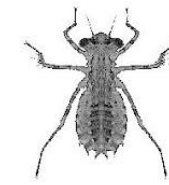

Backswimmer

White side (1.5 cm)

Green or Brown color
(1 - 4 cm)

Darner Dragonfly nymph

Brown color
(1 - 3.5 cm)

Gomphus Dragonfly nymph

Brown color
(3 - 4 cm)

Hellgrammite

Brown color
(10 cm)

Giant water bug

Green color
(5 mm)

Crawling
Water bug

Brown color
(3 cm)

Lesser water bug

Brown to
Green color
(1 - 4 cm)

Caddisfly larva

Green to
Brown color
(1 - 3 cm)

Skimmer dragonfly nymph

Green to
Brown color
(3 cm)

Damselfly nymph

Brown color
(5 mm)

Mayfly nymph

Brown color (2 mm)

Crawling diving beetle

Black with white dots (5 mm)

Spotted diving beetle

Black with red underside (1 cm)

Predaceous diving beetle

Brown color
(1 - 5 cm)

Tiger of the Pond

Black color
(1 cm)

Water scavenger beetle