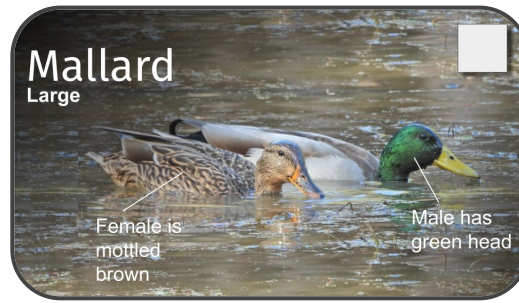

# WRDSB WINTER BIRDS

## Instructions:

1. Match any birds you see, to the pictures below.
2. In the white box tally how many you see of each species with ✓ marks.
3. On a computer, tablet or phone enter your observations at:

[www.wrdsb.ca/winterbirds](http://www.wrdsb.ca/winterbirds)

**Red-breasted Nuthatch**  
Small

Blue back  
Black 'eye-line'  
Often walks head first down the tree  
'Rusty' front

**White-breasted Nuthatch**  
Small

Blue back  
Black cap  
White cheek and front  
Often walks head first down the tree

**Brown Creeper**

Curved beak  
Looks mouse-like  
Brown, speckled back  
Crawls up bark from low to high  
Very Small