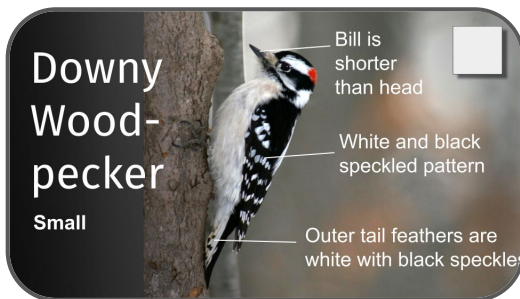

## Instructions:

1. Match any birds you see, to the pictures below.
2. In the white box tally how many you see of each species with ✓ marks.
3. On a computer, tablet or phone enter your observations at:

[www.wrdsb.ca/winterbirds](http://www.wrdsb.ca/winterbirds)

**Red-breasted Nuthatch**  
Small

Blue back  
Black 'eye-line'  
Often walks head first down the tree  
'Rusty' front

**White-breasted Nuthatch**  
Small

Blue back  
Black cap  
White cheek and front  
Often walks head first down the tree

**Brown Creeper**

Curved beak  
Looks mouse-like  
Brown, speckled back  
Crawls up bark from low to high  
Very Small