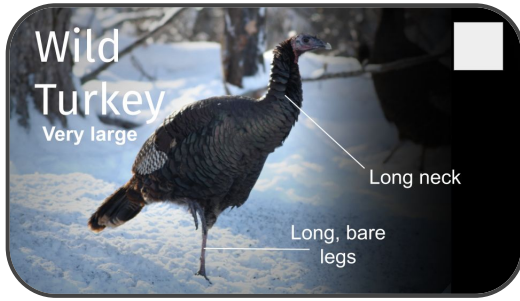

## Instructions:

1. Match any birds you see, to the pictures below.
2. In the white box tally how many you see of each species with ✓ marks.
3. On a computer, tablet or phone enter your observations at:

[www.wrdsb.ca/winterbirds](http://www.wrdsb.ca/winterbirds)

**Red-breasted Nuthatch**  
Small

Blue back  
Black 'eye-line'  
Often walks head first down the tree  
'Rusty' front

**White-breasted Nuthatch**  
Small

Blue back  
Black cap  
White cheek and front  
Often walks head first down the tree

**Brown Creeper**

Curved beak  
Looks mouse-like  
Brown, speckled back  
Crawls up bark from low to high  
Very Small