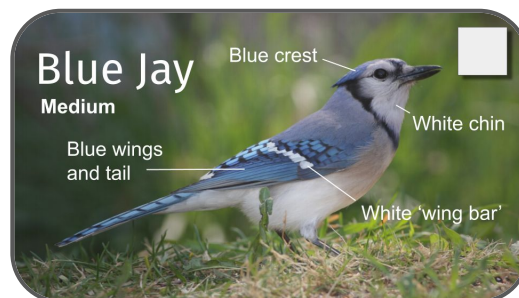

WRDSB WINTER BIRDS

Instructions:

1. Match any birds you see, to the pictures below.
2. In the white box tally how many you see of each species with ✓ marks.
3. On a computer, tablet or phone enter your observations at:

www.wrdsb.ca/winterbirds