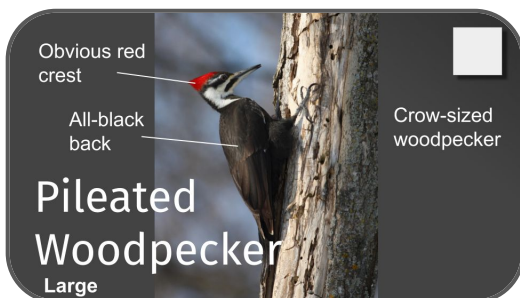

# WRDSB WINTER BIRDS

## Instructions:

1. Match any birds you see, to the pictures below.
2. In the white box tally how many you see of each species with ✓ marks.
3. On a computer, tablet or phone enter your observations at:

[www.wrdsb.ca/winterbirds](http://www.wrdsb.ca/winterbirds)

**Red-breasted Nuthatch**  
Small

Blue back  
Black 'eye-line'  
Often walks head first down the tree  
'Rusty' front

**White-breasted Nuthatch**  
Small

Blue back  
Black cap  
White cheek and front  
Often walks head first down the tree

**Brown Creeper**

Curved beak  
Looks mouse-like  
Brown, speckled back  
Crawls up bark from low to high  
Very Small