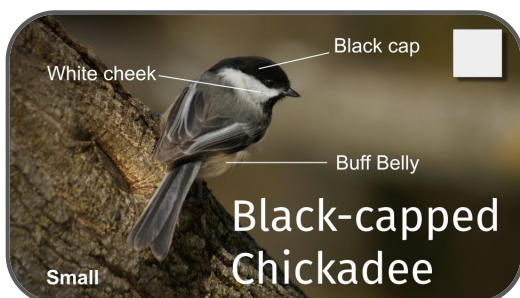

# WRDSB WINTER BIRDS

## Instructions:

1. Match any birds you see, to the pictures below.
2. In the white box tally how many you see of each species with ✓ marks.
3. On a computer, tablet or phone enter your observations at:

[www.wrdsb.ca/winterbirds](http://www.wrdsb.ca/winterbirds)

**Red-breasted Nuthatch**  
Small

Blue back  
Black 'eye-line'  
Often walks head first down the tree  
'Rusty' front

**White-breasted Nuthatch**  
Small

Blue back  
Black cap  
White cheek and front  
Often walks head first down the tree

**Brown Creeper**

Curved beak  
Looks mouse-like  
Brown, speckled back  
Crawls up bark from low to high  
Very Small