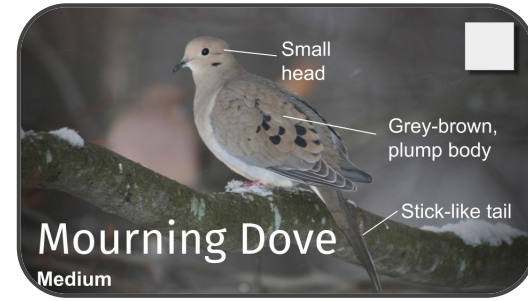

[www.wrdsb.ca/winterbirds](http://www.wrdsb.ca/winterbirds)

**Red-breasted Nuthatch**  
Small

Blue back  
Black 'eye-line'  
Often walks head first down the tree  
'Rusty' front

**White-breasted Nuthatch**  
Small

Blue back  
Black cap  
White cheek and front  
Often walks head first down the tree

**Brown Creeper**

Curved beak  
Looks mouse-like  
Brown, speckled back  
Crawls up bark from low to high  
Very Small

**Pine Siskin**  
Small

Brownish overall body colour  
Streaked body  
Yellow 'wing bar'

**American Goldfinch**  
Small

Overall yellow/olive colour  
Black wings and tail  
White/creamy 'wing bar'

**American Tree Sparrow**  
Small

**Song Sparrow**  
Small

Rusty-brown stripes on crown and through eye  
Brown back, wings with a long tail  
Streaky chest with obvious 'dot' in the middle

**Brown-headed Cowbird**  
Medium

Wedge-shaped bill  
Brown head  
Black body, wings, and tail