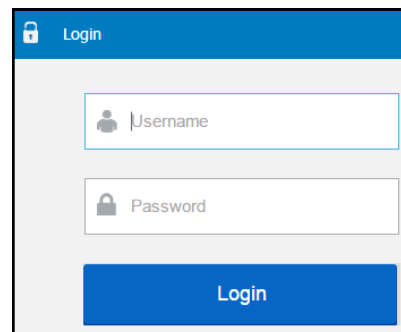

HOW TO

Access WRDSB Library Resources [from home]

1

Open a web browser.
Visit: **library.wrdsb.ca**

2

Select
Login.

3

Login with **PAL.**
(Students and Staff)

Once logged in you have access to:

- Your library account.

- The ability to reserve school library resources.

- Virtual Library resources (databases, eVideos, eBooks, audiobooks).