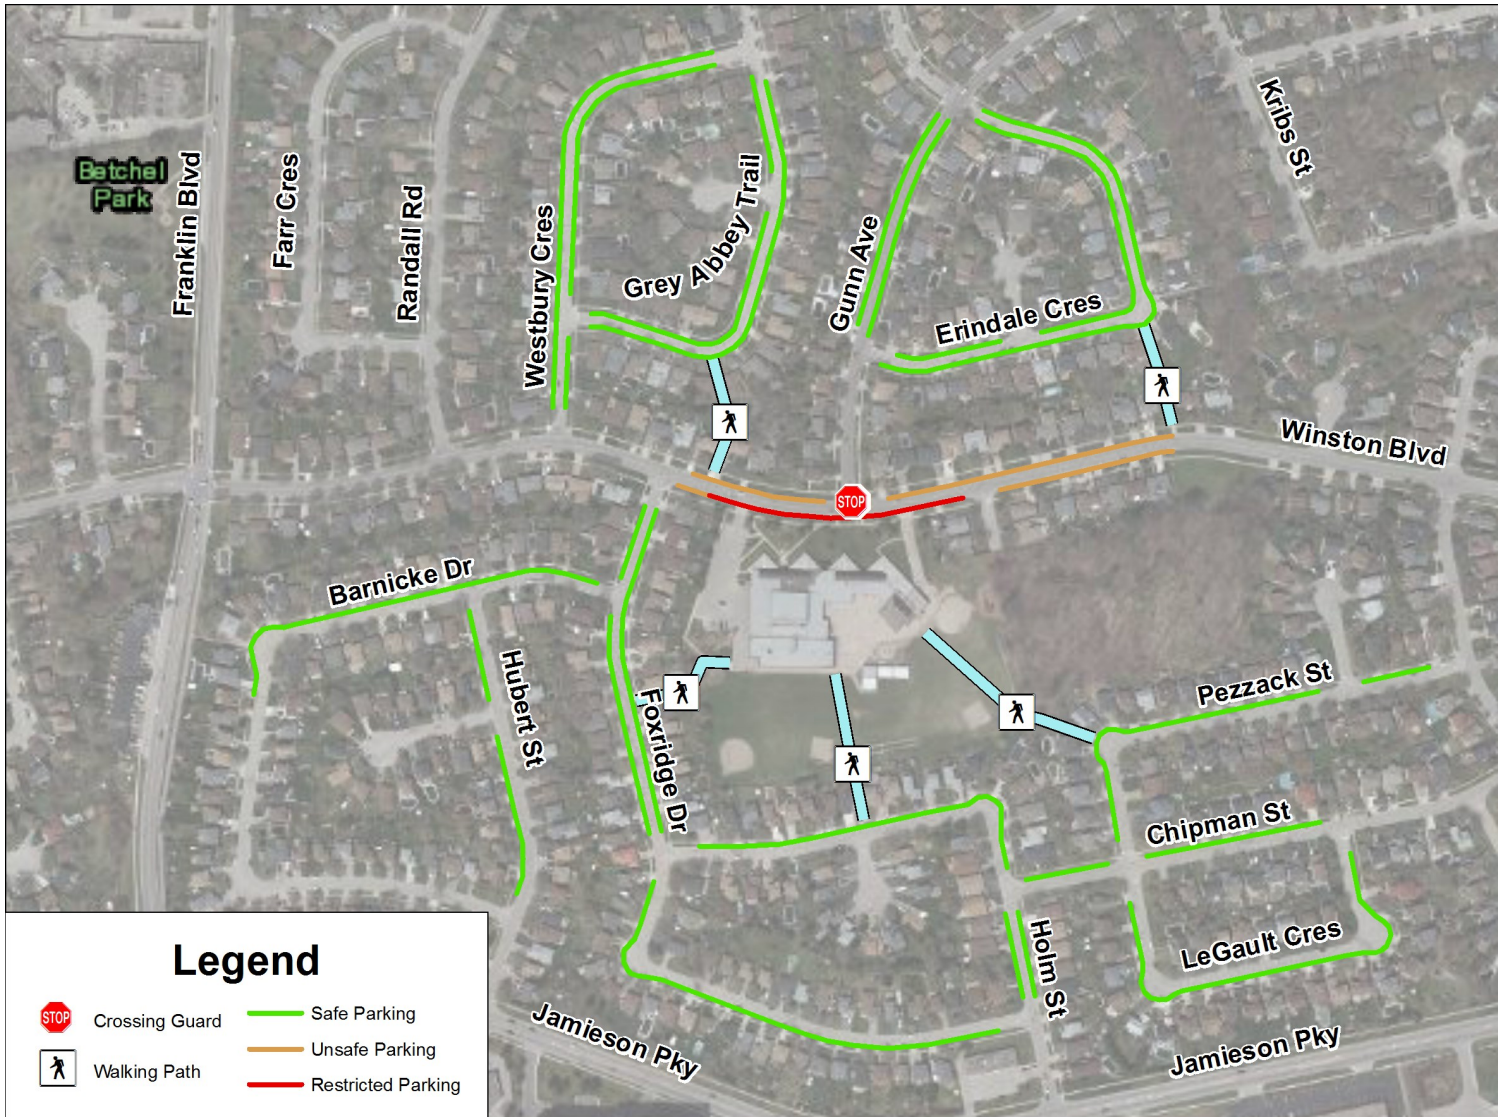

Hespeler Dispersed Parking Map

All safe parking locations are within a 5-minute walk to the school.

Disclaimer: While this map identifies safe parking areas around the school, you still must:

- Follow all posted signs
- Stop/Park 1.5m from driveways
- Stop/Park 9m from intersections
- Stop/Park 3m from fire hydrants

Driver Expectations

- **Do not block driveways or trail entrances** when dropping off children.
- Do not park in private parking lots.
- **Never stop in a No Stopping zone.**
- **Remain in your car** in a **No Parking zone**; do not use a No Parking zone if your child needs assistance.
- Don't use driveways to turn around; drive around the block.
- Fire hydrants must be accessible to emergency vehicles at ALL times.
- Obey posted **speed limits**.
- Check for children walking on the sidewalk before pulling out of your driveway.
- High snow banks reduce visibility; **watch for children!**