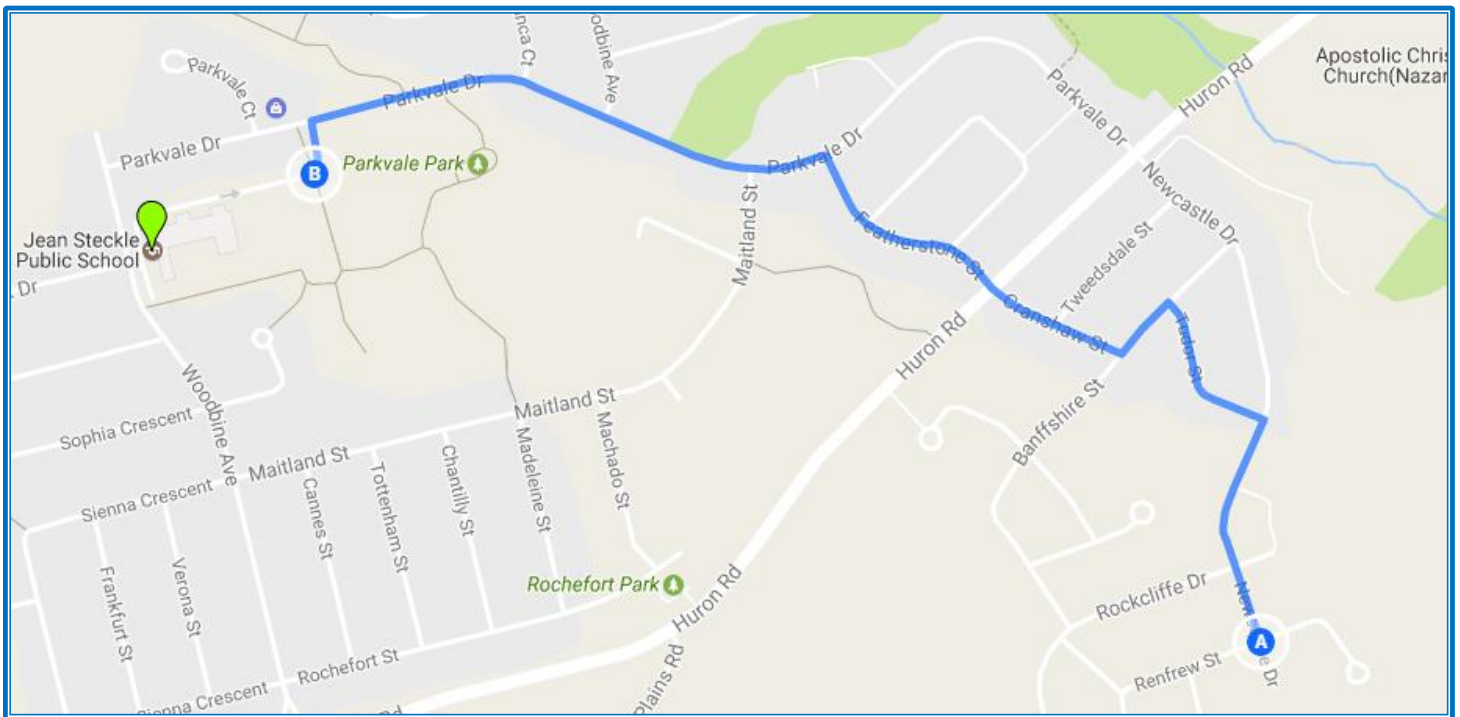

ROUTE 1

Show Police and Bylaw Officers what it's like to walk to school!

A Walk in their Sneakers

May 3, 2017

Check the route here and meet an officer and your student leaders at the start point or be ready at gathering points along the way so you can join the group as it grows!

The officer will learn about your walk to school and you may learn a few traffic safety tips along the way.

Route start time: **7:55 am, May 3**

Brought to you by...