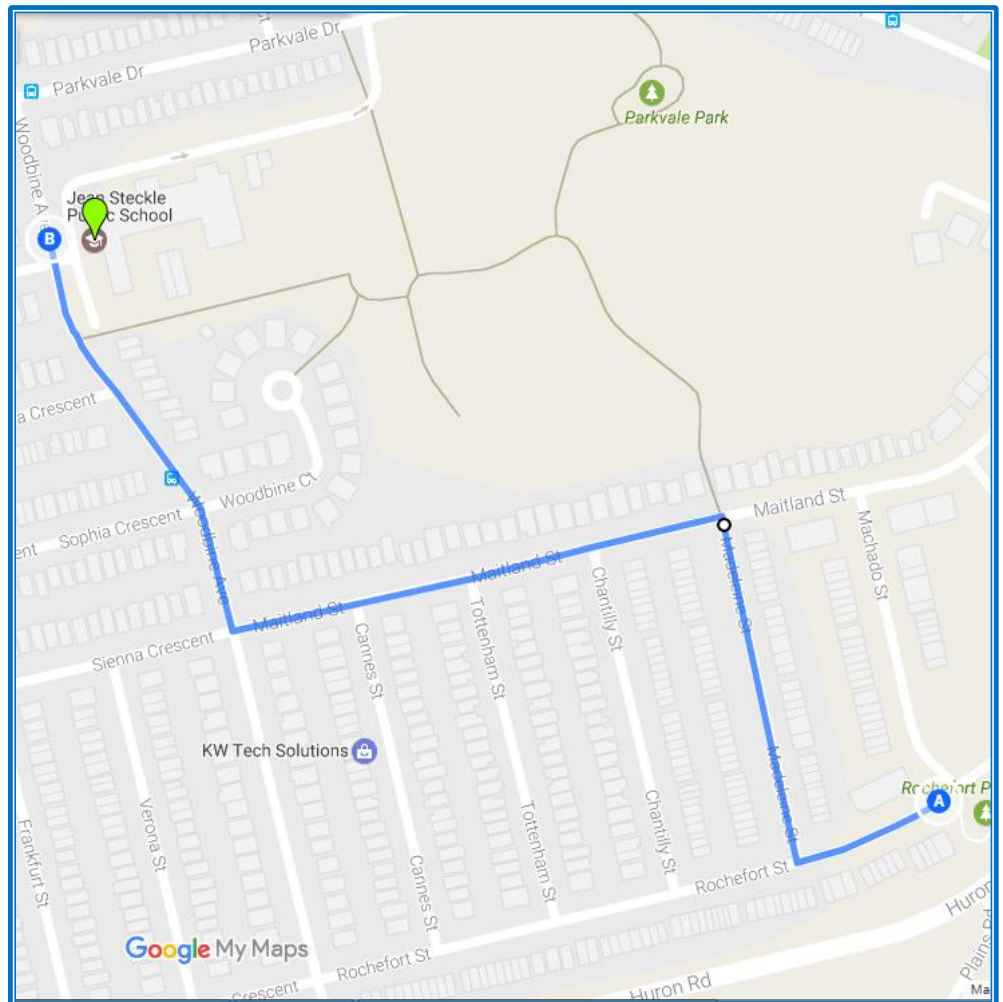

# ROUTE 2

Show Police and Bylaw Officers what it's like to walk to school!

# A Walk in their Sneakers

May 3, 2017

Check the route here and meet an officer and your student leaders at the start point or be ready at gathering points along the way so you can join the group as it grows!

The officer will learn about your walk to school and you may learn a few traffic safety tips along the way.

Route start time:

**8:05 am**

**May 3**

Brought to you by...