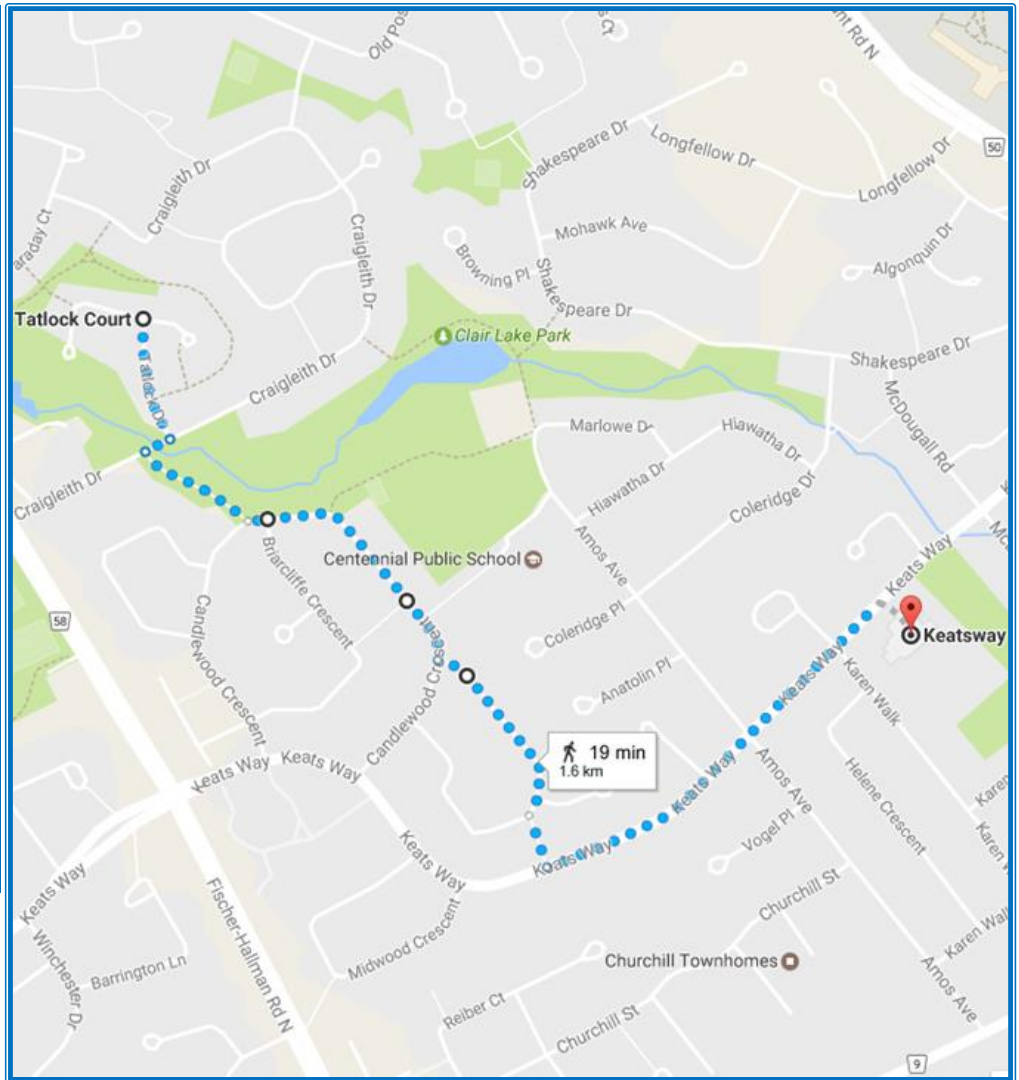

Show Police and Bylaw Officers what it's like to walk to school!

A Walk in their Sneakers

April 19, 2017

Check the route here and meet an officer and your student leaders at the start point or be ready at gathering points along the way so you can join the group as it grows!

The officer will learn about your walk to school and you may learn a few traffic safety tips along the way.

Route start time:

8:45 am
April 19

Brought to you by...