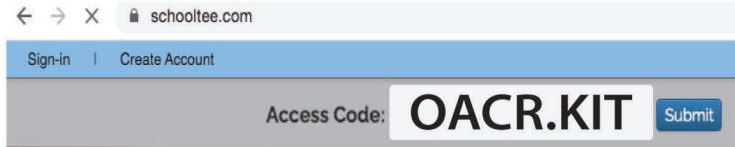

ORDER YOUR SCHOOL APPAREL ONLINE @ **SCHOOLTEE.COM**

STEP 1.

- Input School Access Code

STEP 2

- Choose desired garment(s) / Add to cart

STEP 3

- Go to cart to checkout
- Complete the prompted "Create an Account" steps to continue to checkout & input payment details.
- Email receipt upon successful order completion