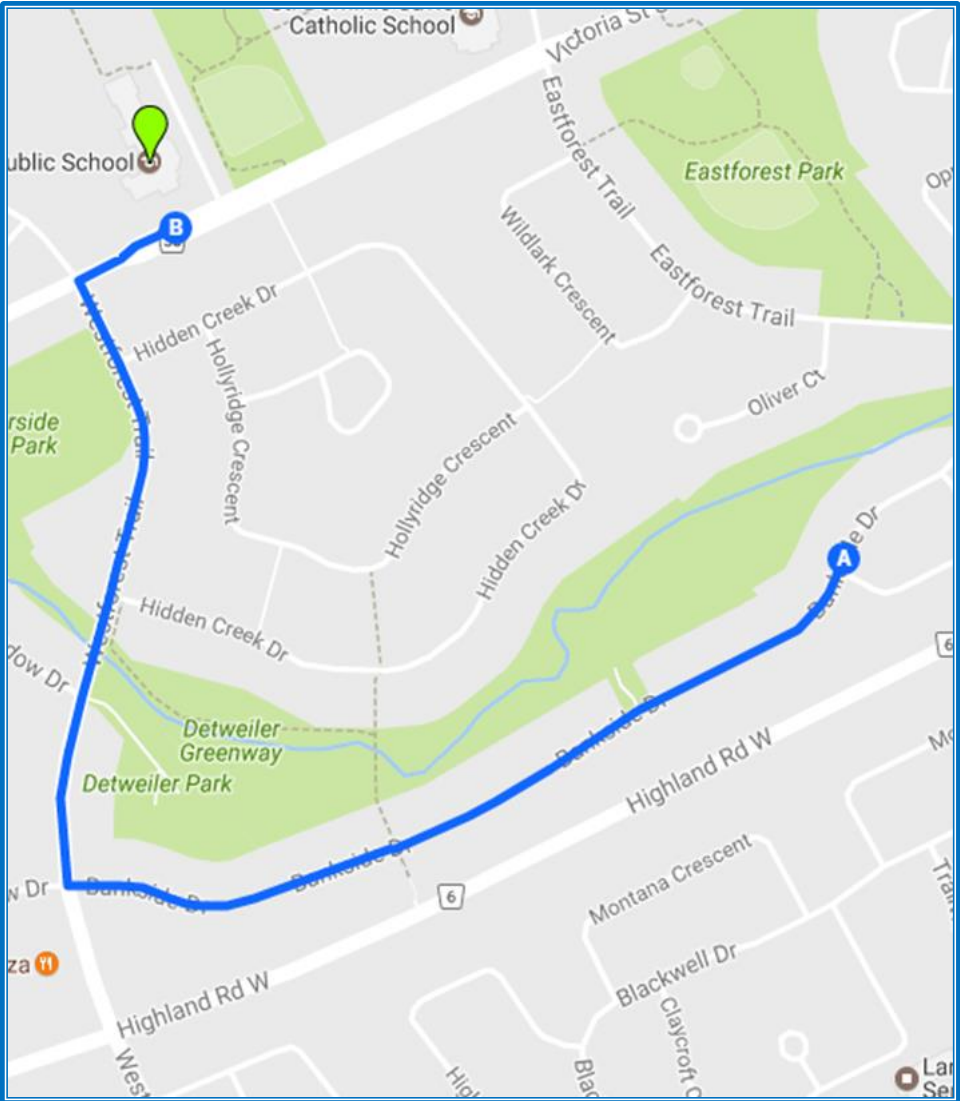

# A Walk in their Sneakers

May 3, 2017

Check the route here and meet an officer and your student leaders at the start point or be ready at gathering points along the way so you can join the group as it grows!

The officer will learn about your walk to school and you may learn a few traffic safety tips along the way.

Route start time:

**8:00 am**  
**May 3**

Brought to you by...