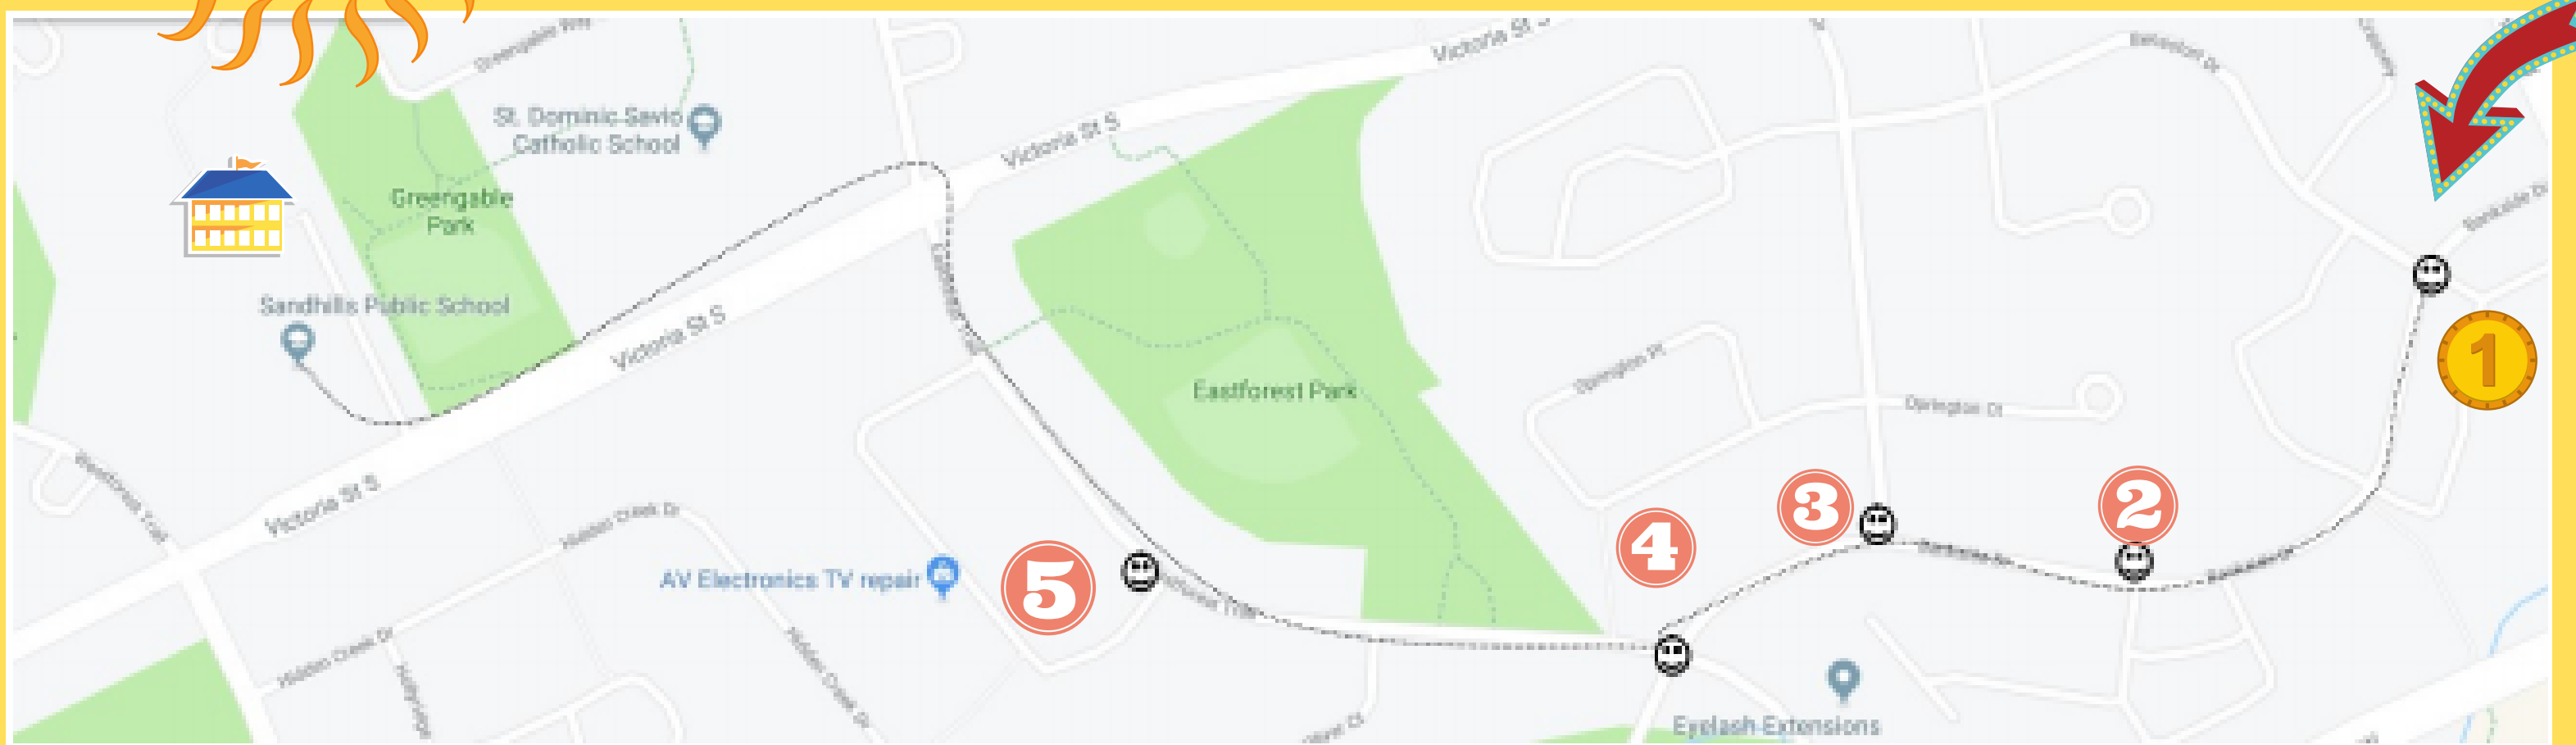

SANDHILLS

walking School BUS

**Click here to
Register NOW!**

IT'S REALLY AWESOME

**NEW ROUTES FOR
SEPTEMBER
JUST RELEASED
CHECK THE WEBSITE FOR
DETAILS!**

Proposed East Route:

Stop 1- 8am Corner of Benesfort Drive and Bankside Drive

Stop 2 - 8:05 am Bankside Drive and entrance to townhome complex

Stop 3 - 8:07am Corner of Bankside Drive and Oprington Drive

Stop 4 - 8:09am Corner of Bankside Drive and Eastforest Trail

Stop 5 - 8:16am Corner of Eastforest Trail and Wildlark Drive

Stop 3 - Keller Crescent and Highgate Road

Stop 4 - Highgate Road and Westforest Trail

Stop 5 - Westforest Trail and Beechcroft Place

8:30am Arrive at School!

Please note that this is a proposed route and time/stops may change in Sept 2019 based on registration and participation

Proposed West Route:

Stop 1- 8:10am Path to Westmeadow

Stop 2 - 8:14am Winding Meadow and Ivy Court

Stop 3 - 8:16am Westmeadow Drive and Bramblewood Street

8:30am Arrive at School!

Please note that this is a proposed route and time/stops may change in Sept 2019 based on registration and participation