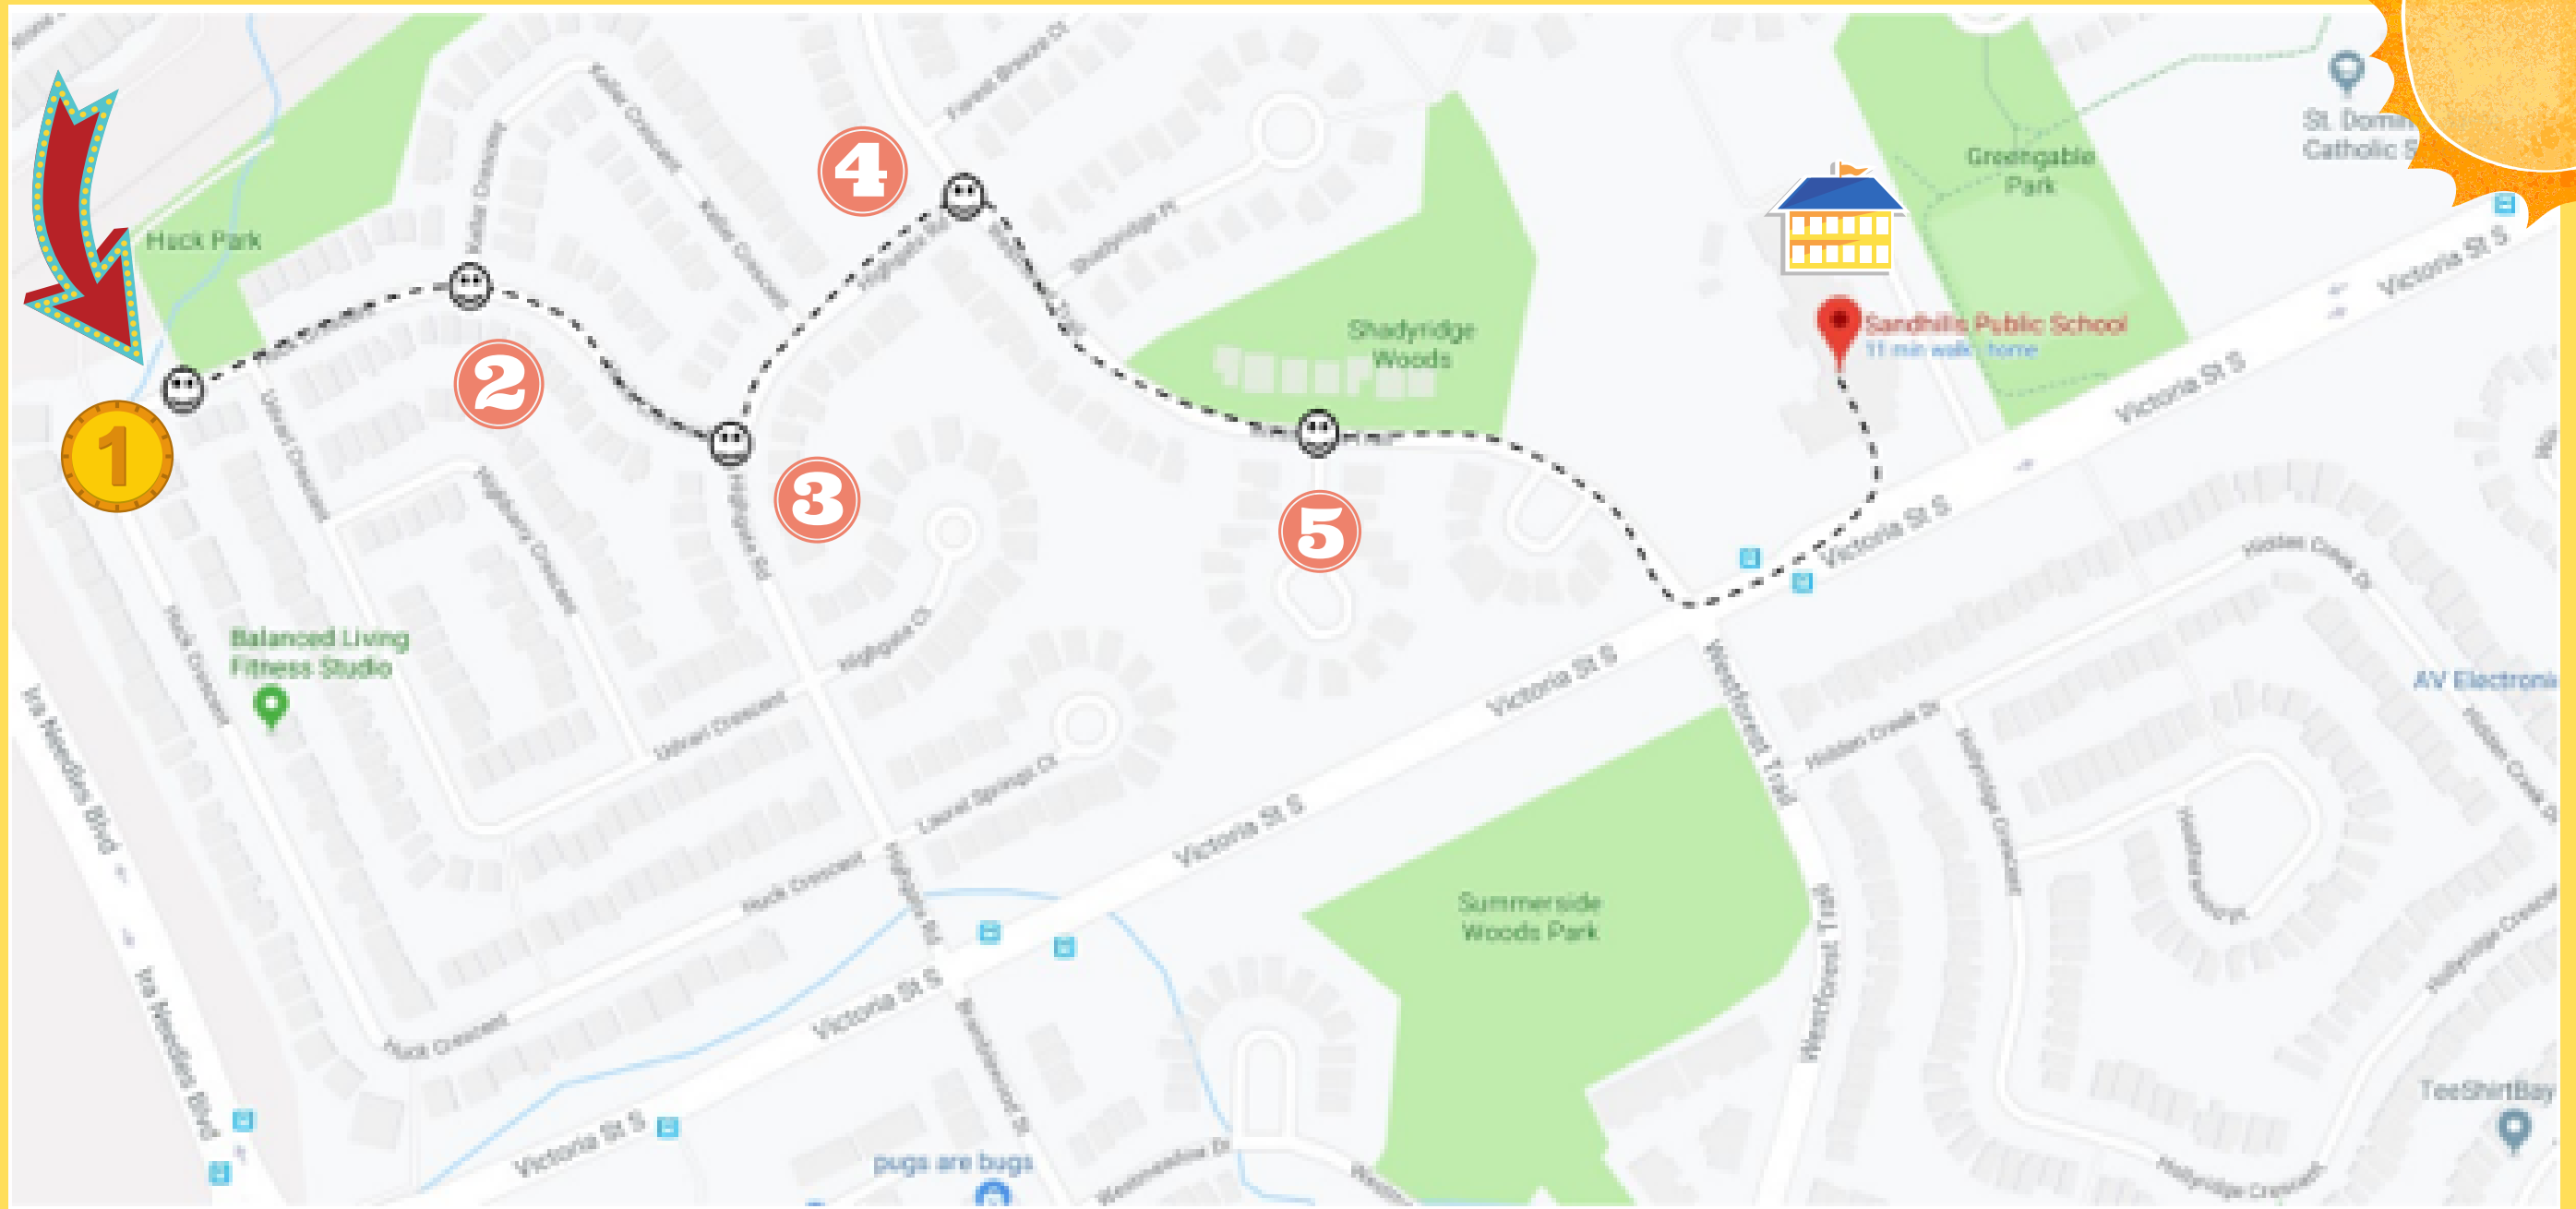

Stop 2 - 8:05 am Bankside Drive and entrance to townhome complex

Stop 3 - 8:07am Corner of Bankside Drive and Oprington Drive

Stop 4 - 8:09am Corner of Bankside Drive and Eastforest Trail

Stop 5 - 8:16am Corner of Eastforest Trail and Wildlark Drive

8:30am Arrive at School!

Please note that this is a proposed route and time/stops may change in Sept 2019 based on registration and participation

Proposed North West Route:

Stop 1- 8:10am Huck Park

Stop 2 - Huck Crescent and Keller Crescent

Stop 3 - Keller Crescent and Highgate Road

Stop 4 - Highgate Road and Westforest Trail

Stop 5 - Westforest Trail and Beechcroft Place

8:30am Arrive at School!

Please note that this is a proposed route and time/stops may change in Sept 2019 based on registration and participation

Proposed West Route:

Stop 1- 8:10am Path to Westmeadow

Stop 2 - 8:14am Winding Meadow and Ivy Court

Stop 3 - 8:16am Westmeadow Drive and Bramblewood Street

8:30am Arrive at School!

Please note that this is a proposed route and time/stops may change in Sept 2019 based on registration and participation