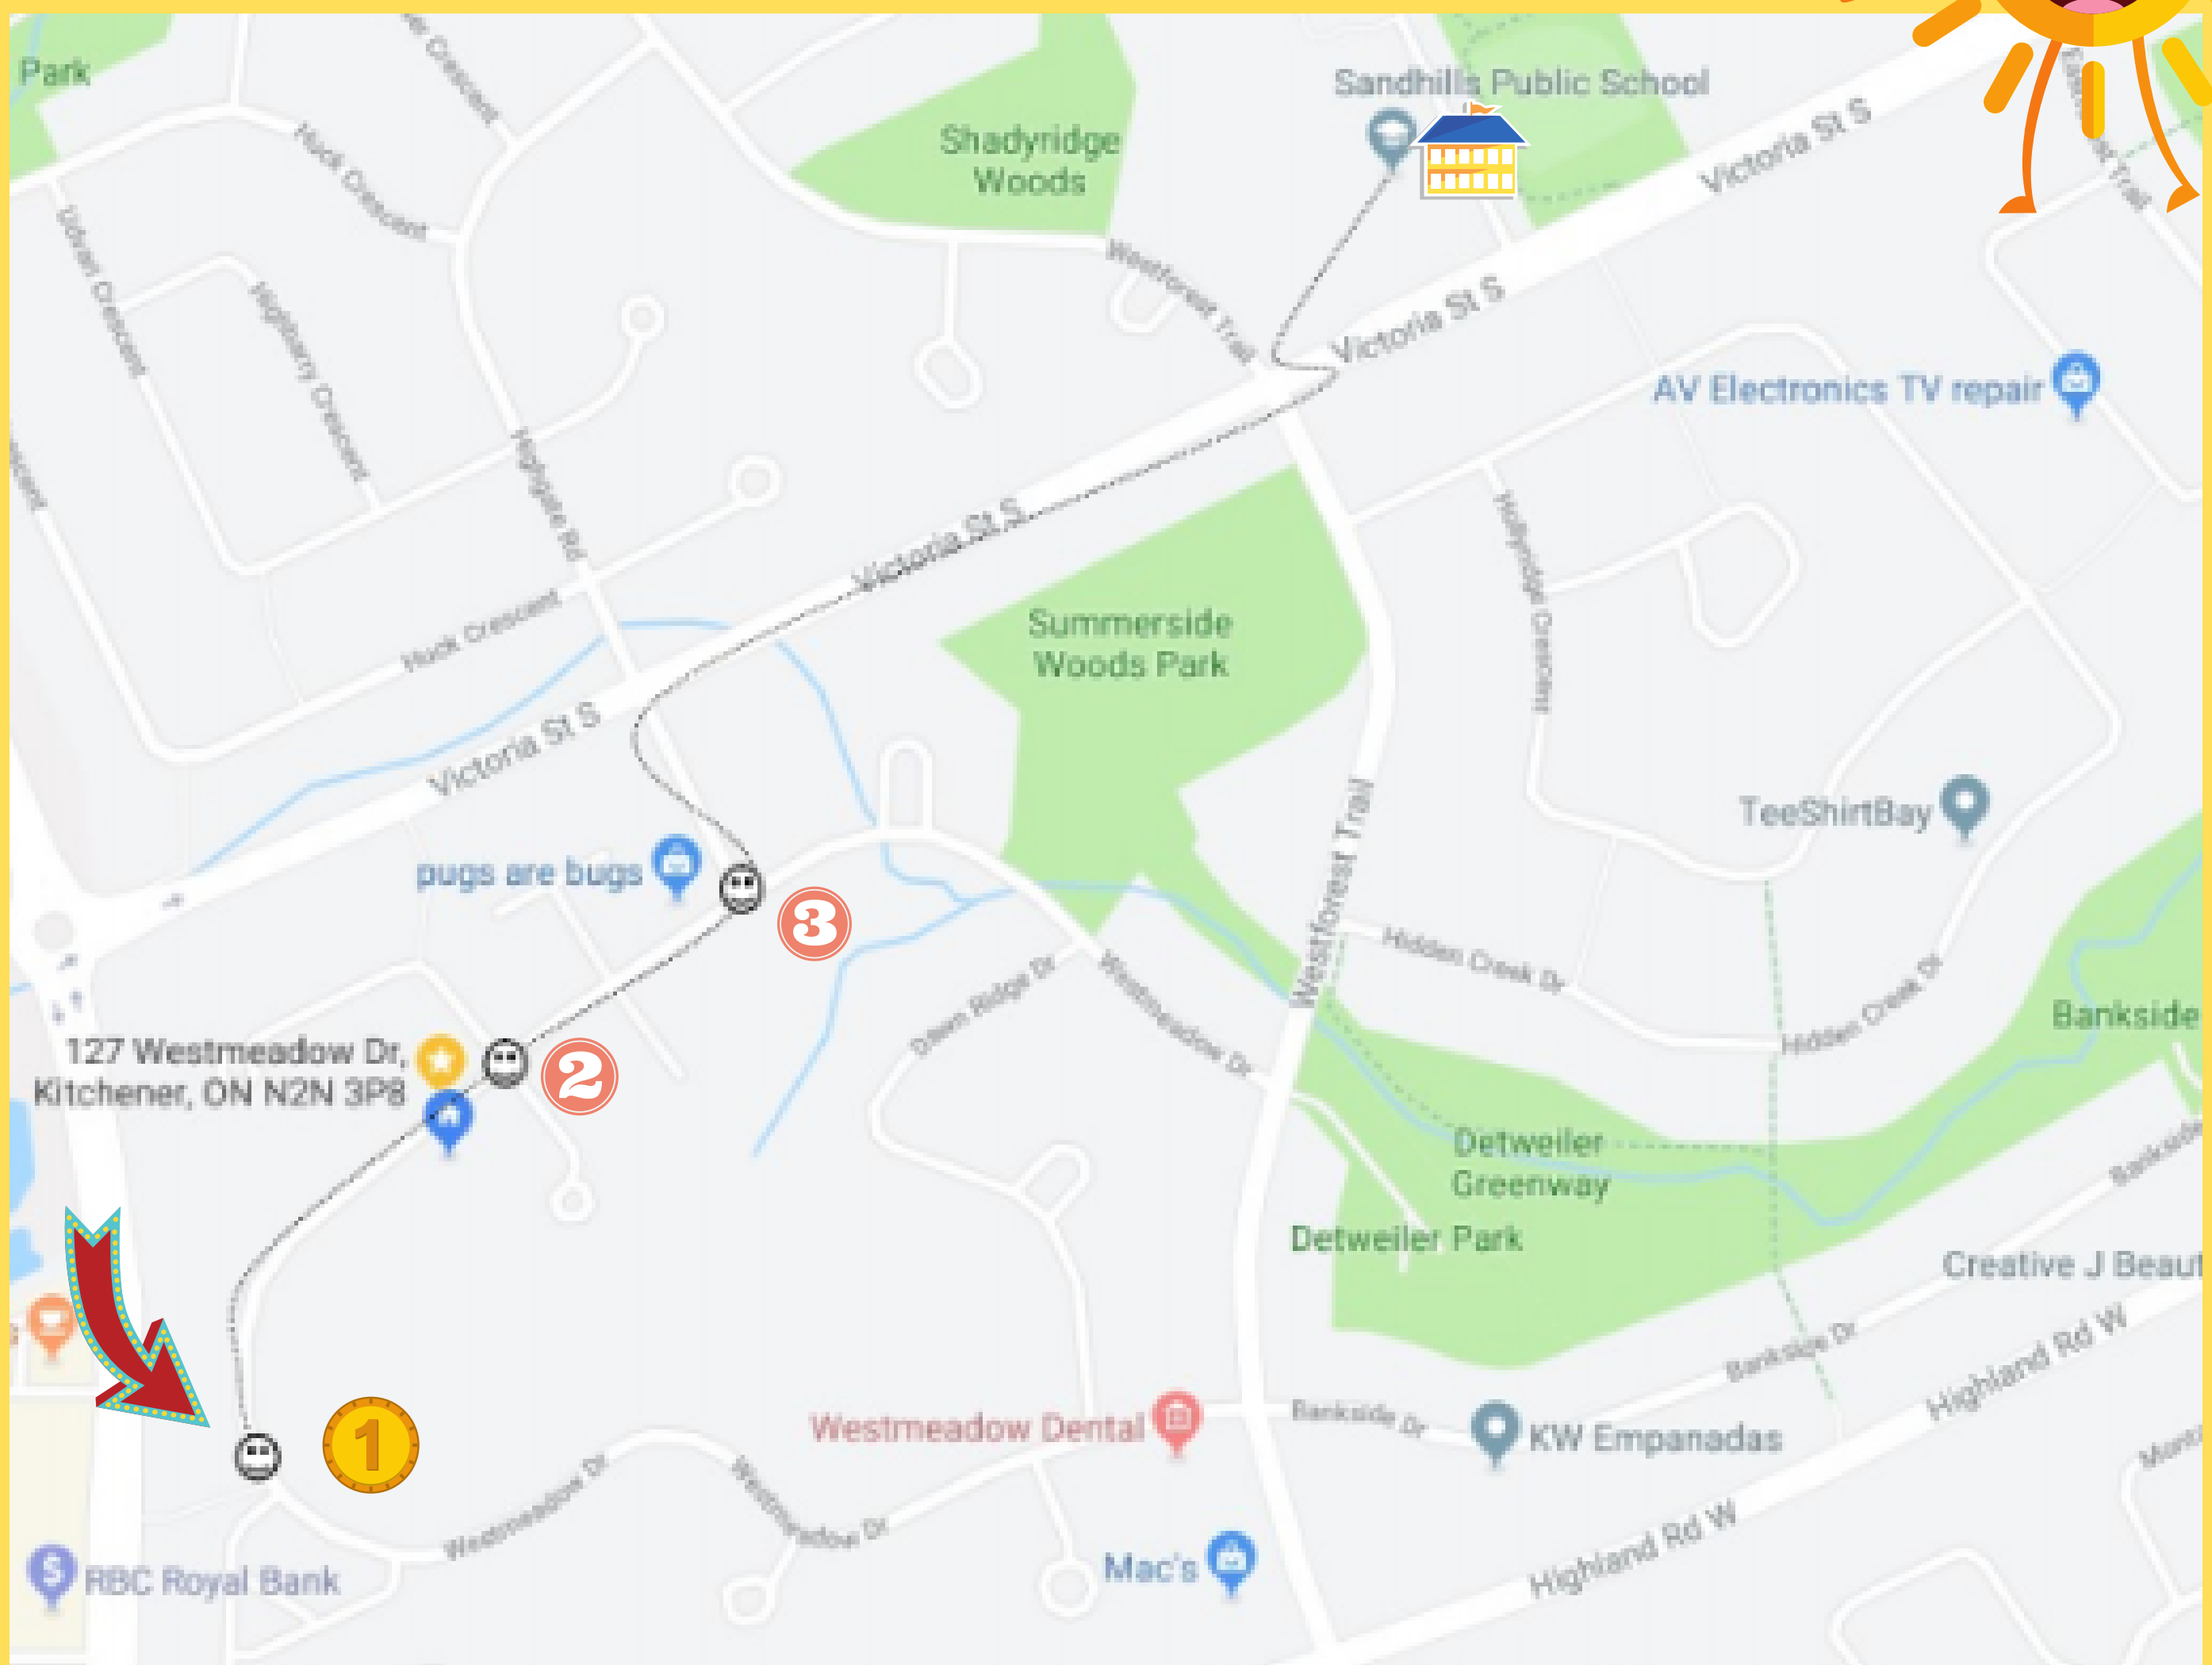

Stop 2 - 8:05 am Bankside Drive and entrance to townhome complex

Stop 3 - 8:07am Corner of Bankside Drive and Oprington Drive

Stop 4 - 8:09am Corner of Bankside Drive and Eastforest Trail

Stop 5 - 8:16am Corner of Eastforest Trail and Wildlark Drive

8:30am Arrive at School!

Please note that this is a proposed route and time/stops may change in Sept 2019 based on registration and participation

Proposed North West Route:

Stop 1- 8:10am Huck Park

Stop 2 - Huck Crescent and Keller Crescent

Stop 3 - Keller Crescent and Highgate Road

Stop 4 - Highgate Road and Westforest Trail

Stop 5 - Westforest Trail and Beechcroft Place

8:30am Arrive at School!

Please note that this is a proposed route and time/stops may change in Sept 2019 based on registration and participation

Proposed West Route:

Stop 1- 8:10am Path to Westmeadow

Stop 2 - 8:14am Winding Meadow and Ivy Court

Stop 3 - 8:16am Westmeadow Drive and Bramblewood Street

8:30am Arrive at School!

Please note that this is a proposed route and time/stops may change in Sept 2019 based on registration and participation