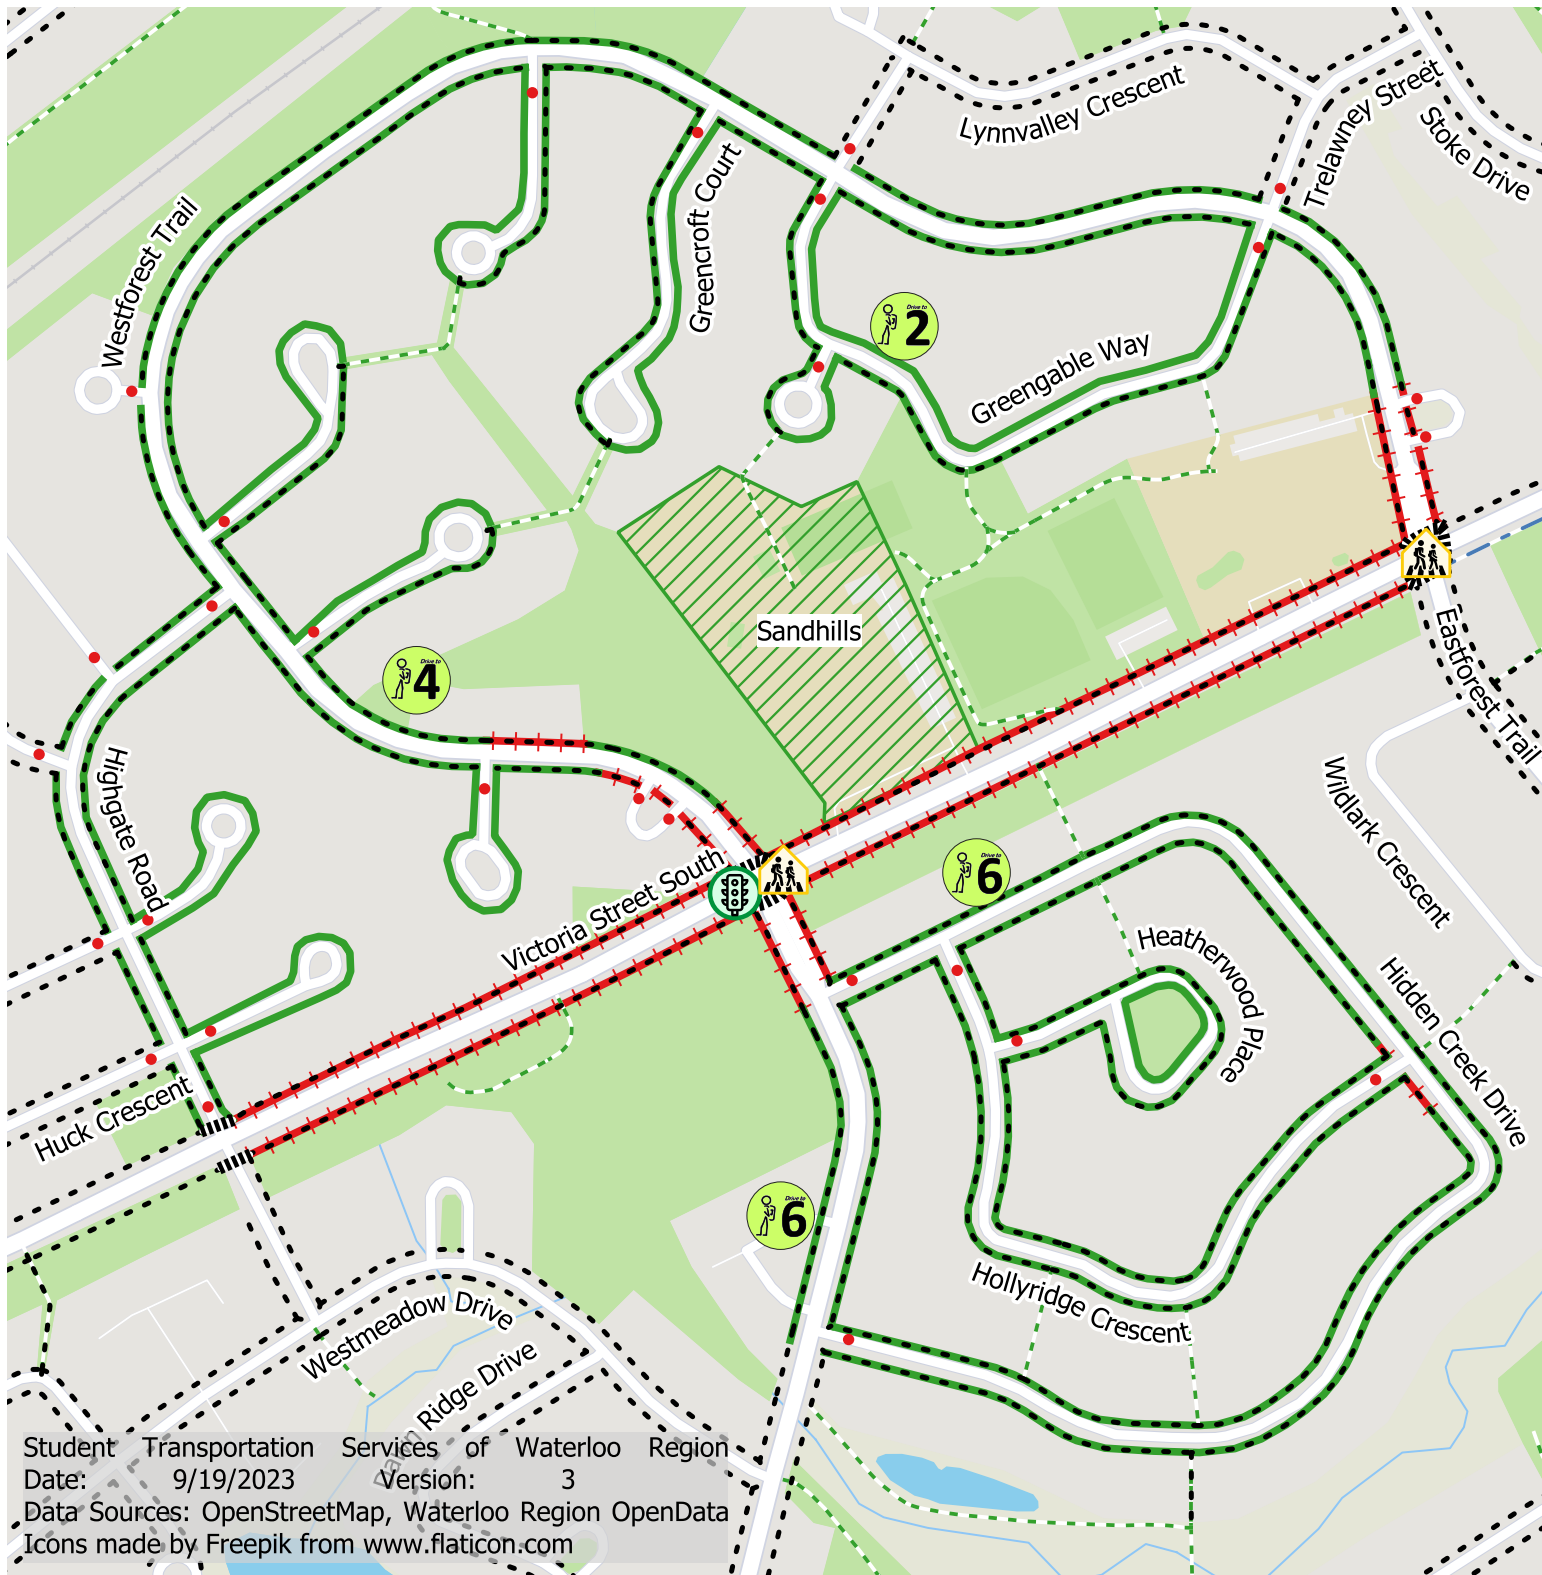

# Sandhills Parking Map

- School Site
- Sidewalks
- Painted Pedestrian Crosswalks

- Trails**
- Not Winter Maintained
  - Winter Maintained

- IntersectionDetails**
- Stop Sign
  - Adult Crossing Guard
  - Signalized Crossing

- Parking Areas**
- Parking Restrictions Apply
  - On-Street Parking

- Park And Walk Locations**
- 5 Walk Time (min)

User must adhere to all applicable municipal and provincial traffic laws and By-laws. Legal parking areas do not guarantee a safe route to school.